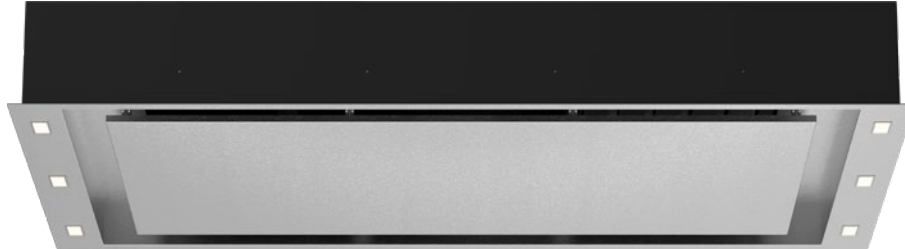

PROUDLY AUSTRALIAN OWNED
DESIGNED & ASSEMBLED IN MELBOURNE

PREMIUM GERMAN MADE
MOTOR SYSTEMS

Product Detail

Model Number	X9C12S
Hood Mounting	Ceiling Mounted Cassette
Cooking Coverage	Suits 75cm - 120cm Cooking Surfaces
Filtration	S-Flow Baffle Filters 3x (H-25) - Dishwasher Safe
Lighting	LED 6x (Warm White 1.0W) - Side Panels
Finish	AISI304 1.0mm Food-Grade Stainless Steel
Controls	LED Backlit 4 Button <i>mastermind</i> Electronic Control with LED Speed Indicator with Remote Controller
Speed Settings	3 Speed + Boost Mode
Timer Function	Programmable Timer (10min Increments) Auto fan shut off after 2-hours of inactivity
Outlet	Top Duct Outlet
Ducting (Remote)	Dia. 200mm Acoustic Flexi Ducting - Five (5) Meter Length (Supplied)
Hood Width	1200mm
Hood Depth	680mm
Hood Height	152mm (Top Duct Outlet - Plus 25mm)
Installation Height	1200 - 1500mm* (Recommended) <small>* Clearance above the highest point of the cooktop to the underside of hood</small>

S-FLOW

BAFFLE FILTRATION

ENERGY EFFICIENT
LED LIGHTING

304 STAINLESS STEEL QUALITY

mastermind

Wireless Remote Control Included

Filtration Zone

Whispair Endurance Warranty