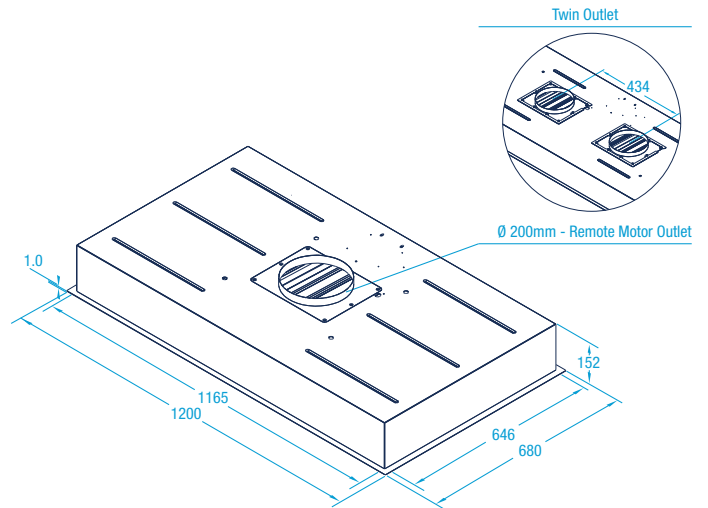

Dimensioned Drawing

Available Models - Select Your Motor Solution & Optional Finish

Remote External (Roof or Wall Mounted)

X9C12S5.EPP	Pro Plus 2,010m ³ /hr	SPL: 56.6dB(A) In / 62.8dB(A) Out
X9C12S5.2EPP	"Twin" Pro Plus 2,010m ³ /hr	SPL: 56.6dB(A) In / 62.8dB(A) Out