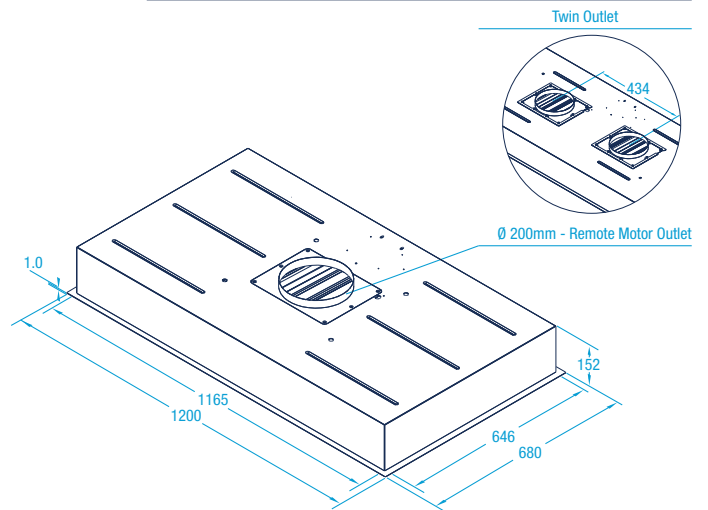

Dimensioned Drawing

Available Models - Select Your Motor Solution & Optional Finish

Remote External (Roof or Wall Mounted)

X9B12S5.EPP	Pro Plus 2,010m³/hr	SPL: 56.6dB(A) In / 62.8dB(A) Out
X9B12S5.2EPP	"Twin" Pro Plus 2,010m³/hr	SPL: 56.6dB(A) In / 62.8dB(A) Out

Your Hood. Your Colour. Your Way. (Optional Ceiling Cassette Finish)*

X1P7.BL	Paint Finish - Satin Black
X1P7.WH	Paint Finish - Satin White
X1P7.CUS	Paint Finish - Custom Colour

*Additional charges apply

SPL - Nominal Sound Pressure Level on Boost (Max) Speed