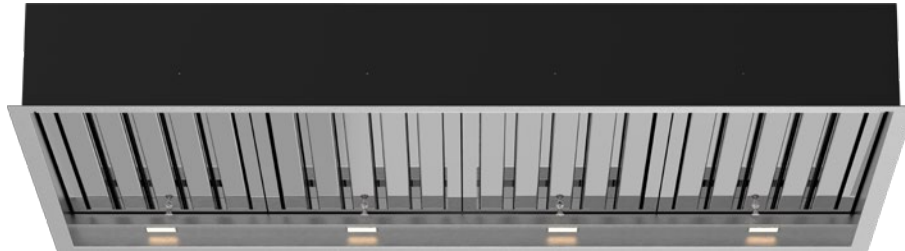

PROUDLY AUSTRALIAN OWNED
DESIGNED & ASSEMBLED IN MELBOURNE

PREMIUM GERMAN MADE
MOTOR SYSTEMS

Product Detail

Model Number	X9B12S
Hood Mounting	Ceiling Mounted Cassette
Cooking Coverage	Suits 75cm - 120cm Cooking Surfaces
Filtration	S-Flow Baffle Filters 4x (H-25) - Dishwasher Safe
Lighting	LED 8x (Warm White 1.0W) - Side Panels
Finish	AISI316 1.0mm Marine Grade Stainless Steel
Controls	LED Backlit 4 Button <i>mastermind</i> Electronic Control with LED Speed Indicator with Remote Controller
Speed Settings	3 Speed + Boost Mode
Timer Function	Programmable Timer (10min Increments) Auto fan shut off after 2-hours of inactivity
Outlet	Top Duct Outlet
Ducting (Remote)	Dia. 200mm Acoustic Flexi Ducting - Five (5) Meter Length (Supplied)
Hood Width	1200mm
Hood Depth	680mm
Hood Height	152mm (Top Duct Outlet - Plus 25mm)
Installation Height	1200 - 1500mm* (Recommended) <small>* Clearance above the highest point of the cooktop to the underside of hood</small>

Filtration Zone

Whispair Endurance Warranty

Your Hood. Your Colour. Your Way.

Available Finishes (Stainless Steel Finish Standard)

Dimensioned Drawing

Available Models - Select Your Motor Solution & Optional Finish

Remote External (Roof or Wall Mounted)

X9B12S5.EPP	Pro Plus 2,010m ³ /hr	SPL: 56.6dB(A) In / 62.8dB(A) Out
X9B12S5.2EPP	"Twin" Pro Plus 2,010m ³ /hr	SPL: 56.6dB(A) In / 62.8dB(A) Out

*Your Hood. Your Colour. Your Way. (Optional Ceiling Cassette Finish)**

X1P7.BL	Paint Finish - Satin Black
X1P7.WH	Paint Finish - Satin White
X1P7.CUS	Paint Finish - Custom Colour

**Additional charges apply*

SPL - Nominal Sound Pressure Level on Boost (Max) Speed