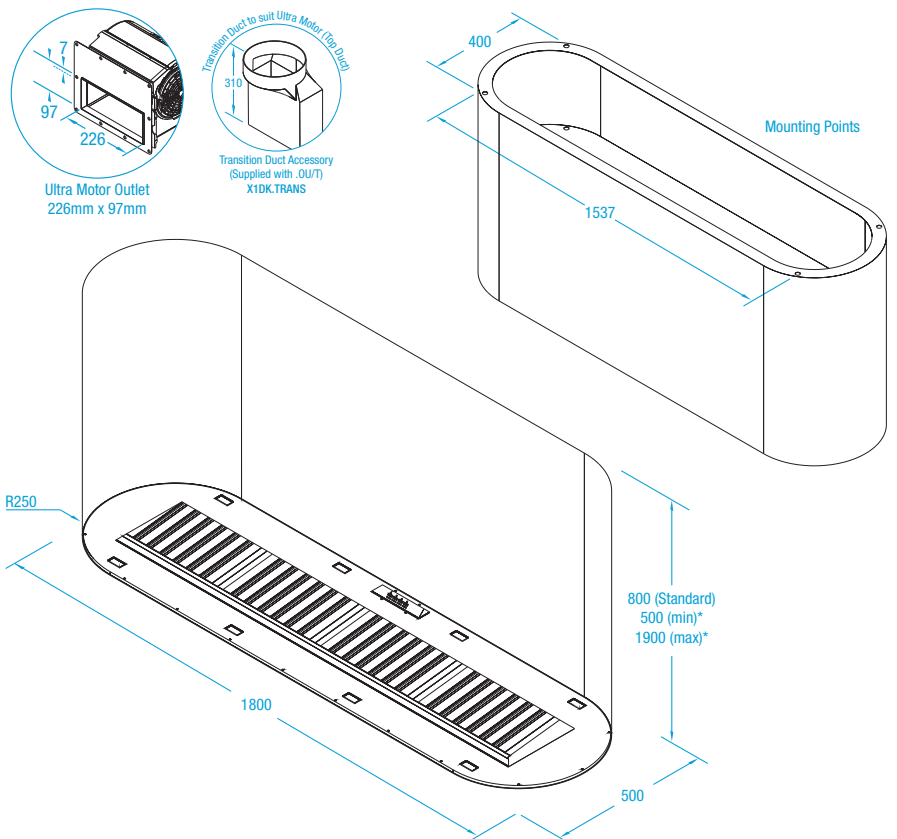

Dimensioned Drawing