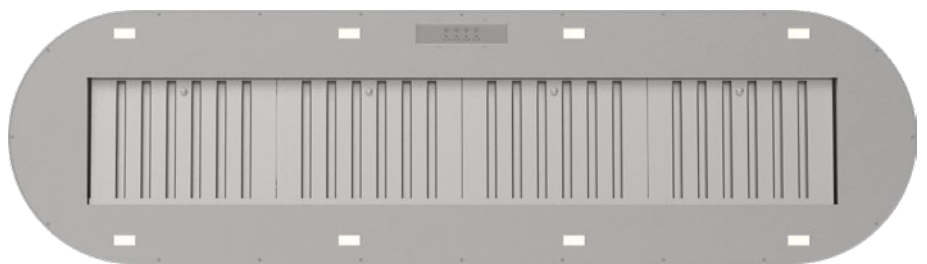

* Custom Height Available - X1FZ.010

Cooking Surface Coverage (cm)	150-180cm
Min Install Height	600mm
Recommended Install Height	700-750mm

Induction Suitable	●
Char Grill Suitable	-

Finish	AISI304 1.2mm Food Grade	●
	AISI316 1.2mm Marine Grade	-

Filtration	Type: S-Flow Baffle	●
	Filter Quantity	4

Electronics	MasterMind	●
	Controls	4-Button Backlit LED MasterMind Electronic Control
	Wireless Remote	○
	Speed Settings	3 Speed + Boost Mode
	Timer Function	Programmable Timer 10min Increments
	Auto Fan Shut Off	Auto Off After 2-Hours Of Inactivity

Lighting	Type: LED - Warm White	●
	Type: LED - Cool White	○
	Lamp Quantity	8
	Front Panel	●
	Rear Panel	●

Exhaust	Outlet Position - Top	●
	Outlet Position - Rear	-
	Outlet Quantity	2
	Ducting (Remote Motor)	Zilikon Duct - Dia. 200mm 5M Length Supplied
	Ducting (Onboard Motor)	Power Motor - Dia. 150mm Ultra Motor - Dia.200mm Not Supplied - Duct Kits Available

SELECT YOUR HOOD & MOTOR COMBINATION X7ZD18S5 / X7ZD18S6

On Board	Power 1020 - Top	1020m³/hr	--
	Ultra 1680 - Top	1680m³/hr	.20U/T
Inline	Lite 800	800m³/hr	--
	Pro 1140	1140m³/hr	.21P
External	Lite 800	800m³/hr	--
	Pro 1140	1140m³/hr	.2EP
	Pro Plus 2010	2010m³/hr	.2EPP

● Standard Inclusion ○ Optional - Not Available

10 YEAR WARRANTY
REPLACEMENT PARTS ON MOTOR

LIFETIME
REPLACEMENT PARTS WARRANTY

PREMIUM GERMAN MADE
MOTOR SYSTEMS