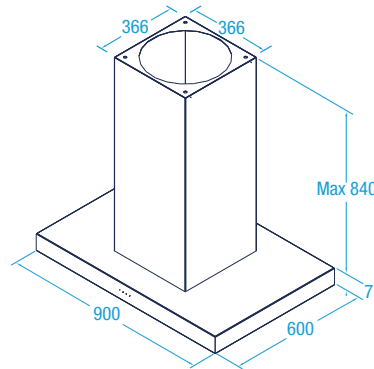

Dimensioned Drawing

Available Models - Select Your Motor Solution & Optional Finish

On Board

X7R09W5.OP (T)	Power 1,020m³/hr (Top Ducted)	SPL: 53.9dB(A) In
X7R09W6.OU (T)	Ultra 1,680m³/hr (Top Ducted)	SPL: 56.5dB(A) In

Remote External (Roof or Wall Mounted)

X7R09W5.EP	Pro 1,140m³/hr	SPL: 49.6dB(A) In / 58.5dB(A) Out
X7R09W5.EPP	Pro Plus 2,010m³/hr	SPL: 56.6dB(A) In / 62.8dB(A) Out

Remote Inline (Through Wall or Eave)

X7R09W5.IP	Pro 1,140m³/hr	SPL: 49.6dB(A) In / 58.5dB(A) Out

Your Hood. Your Colour. Your Way. (Optional Island Mounted Canopy Finish)*

X1P7.WH	Paint Finish - Satin White
X1P7.CUS	Paint Finish - Custom Colour

*Additional charges apply

SPL - Nominal Sound Pressure Level on Boost (Max) Speed