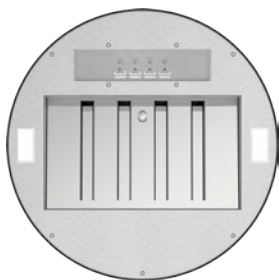

Filtration Zone

Dimensioned Drawing

Whispair Endurance Warranty

Your Hood. Your Colour. Your Way.

Available Finishes

Available Models - Select Your Motor Solution & Optional Finish

Satin Black Finish

On Board

X7P04B5.OP (T)	Power 1,020m³/hr (Top Ducted)	SPL: 53.9dB(A)

Remote External (Roof or Wall Mounted)

X7P04B5.EL	Lite 800m³/hr	SPL: 43.8dB(A) In / 52.7dB(A) Out
X7P04B5.EP	Pro 1,140m³/hr	SPL: 52.6dB(A) In / 58.5dB(A) Out

Remote Inline (Through Wall or Eave)

X7P04B5.IL	Lite 800m³/hr	SPL: 39.3dB(A) In / 52.7dB(A) Out
X7P04B5.IP	Pro 1,140m³/hr	SPL: 49.6dB(A) In / 58.5dB(A) Out

Satin White Finish

On Board

X7P04W5.OP (T)	Power 1,020m³/hr (Top Ducted)	SPL: 53.9dB(A)

Remote External (Roof or Wall Mounted)

X7P04W5.EL	Lite 800m³/hr	SPL: 39.3dB(A) In / 52.7dB(A) Out
X7P04W5.EP	Pro 1,140m³/hr	SPL: 49.6dB(A) In / 58.5dB(A) Out

Remote Inline (Through Wall or Eave)

X7P04W5.IL	Lite 800m³/hr	SPL: 39.3dB(A) In / 52.7dB(A) Out
X7P04W5.IP	Pro 1,140m³/hr	SPL: 49.6dB(A) In / 58.5dB(A) Out

Your Hood. Your Colour. Your Way. (Optional Island Mounted Canopy Finish)*

X1P7.CUS	Paint Finish - Custom Colour
X1FP.010*	Height Extension - Plus 100mm

*Additional charges apply

SPL - Nominal Sound Pressure Level on Boost (Max) Speed