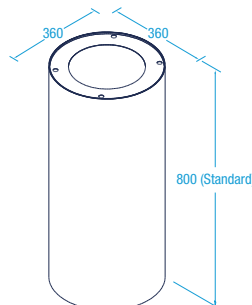

Filtration Zone

Dimensioned Drawing

Whispair Endurance Warranty

Your Hood. Your Colour. Your Way.

Available Finishes

Available Models - Select Your Motor Solution & Optional Finish

Satin Black Finish

On Board

X7P04B5.OP (T)	Power 1,020m³/hr (Top Ducted)	SPL: 53.9dB(A)

Remote External (Roof or Wall Mounted)

X7P04B5.EL	Lite 800m³/hr	SPL: 43.8dB(A) In / 52.7dB(A) Out
X7P04B5.EP	Pro 1,140m³/hr	SPL: 52.6dB(A) In / 58.5dB(A) Out

Remote Inline (Through Wall or Eave)

X7P04B5.IL	Lite 800m³/hr	SPL: 39.3dB(A) In / 52.7dB(A) Out
X7P04B5.IP	Pro 1,140m³/hr	SPL: 49.6dB(A) In / 58.5dB(A) Out

Satin White Finish

On Board

X7P04W5.OP (T)	Power 1,020m³/hr (Top Ducted)	SPL: 53.9dB(A)

Remote External (Roof or Wall Mounted)

X7P04W5.EL	Lite 800m³/hr	SPL: 39.3dB(A) In / 52.7dB(A) Out
X7P04W5.EP	Pro 1,140m³/hr	SPL: 49.6dB(A) In / 58.5dB(A) Out

Remote Inline (Through Wall or Eave)

X7P04W5.IL	Lite 800m³/hr	SPL: 39.3dB(A) In / 52.7dB(A) Out
X7P04W5.IP	Pro 1,140m³/hr	SPL: 49.6dB(A) In / 58.5dB(A) Out

Your Hood. Your Colour. Your Way. (Optional Island Mounted Canopy Finish)*

X1P7.CUS	Paint Finish - Custom Colour
X1FP.010*	Height Extension - Plus 100mm

*Additional charges apply

SPL - Nominal Sound Pressure Level on Boost (Max) Speed