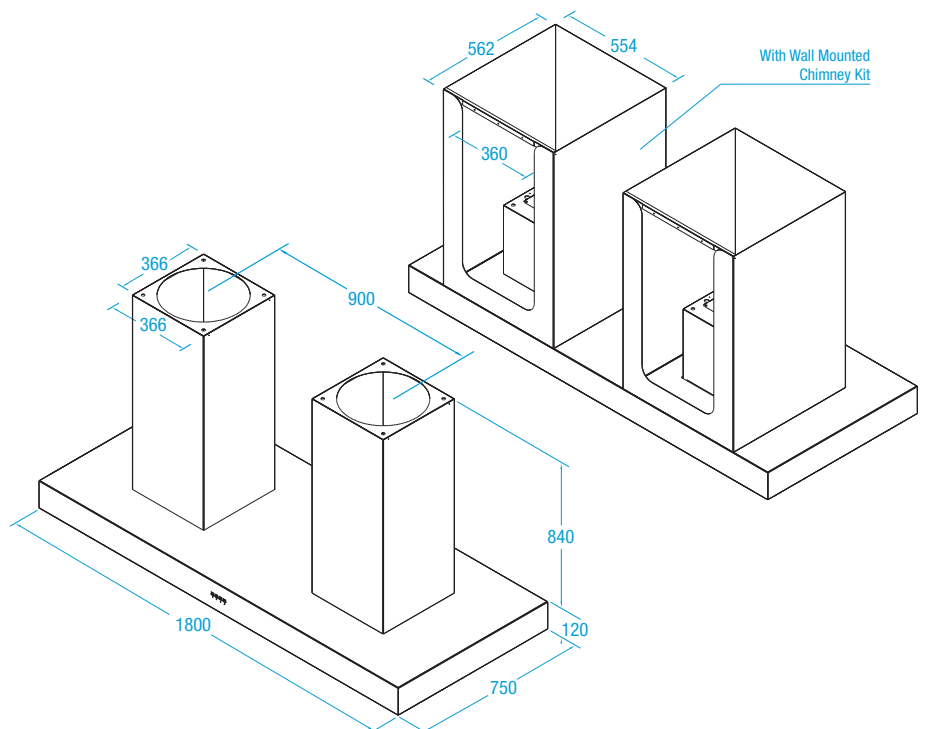

Dimensioned Drawing

LIFETIME
REPLACEMENT PARTS WARRANTY

PREMIUM GERMAN MADE
MOTOR SYSTEMS

whispair