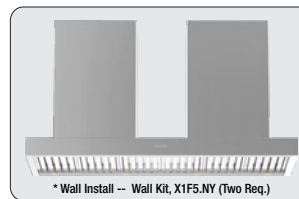

* Wall Install -- Wall Kit, X1F5.NY (Two Req.)