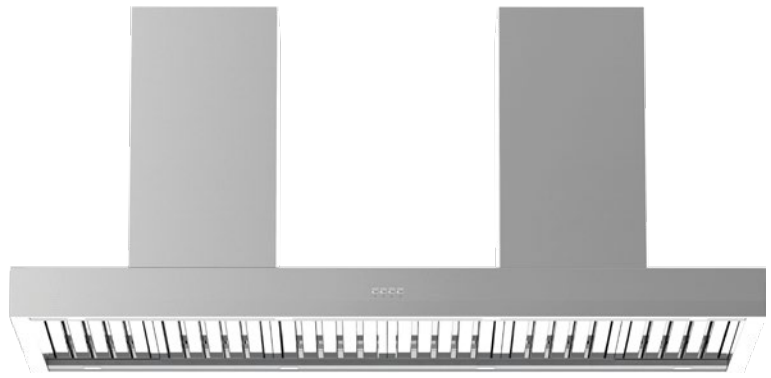

NEW YORK 180 ISLAND, X7N18S.

Specifications

Model No.	X7N18S	
Hood Mounting	Island Mounted Canopy	
Dimensions	Hood Width	1800mm
	Hood Depth	750mm
	Hood Height (Fascia)	120mm
Cooking Surface Coverage (cm)	120-180cm	
Min Install Height	1200mm	
Recommended Install Height	1200mm	
Induction Suitable	●	
Char Grill Suitable	●	

Finish	AISI316 1.2mm Marine Grade	●
Wall or Island Mounted Chimney	Wall or Island*	

Filtration	Type: S-Flow Baffle	●
Filter Quantity	6	

Electronics	MasterMind	●
	Controls	4-Button Backlit LED MasterMind Electronic Control
	Wireless Remote	●
	Speed Settings	3 Speed + Boost Mode
	Timer Function	Programmable Timer 10min Increments
	Auto Fan Shut Off	Auto Off After 2-Hours Of Inactivity

Lighting	Type: LED - Warm White	●
	Type: LED - Cool White	○
	Lamp Quantity	8
	Front Panel	●
	Rear Panel	●

Exhaust	Outlet Position - Top	●
	Outlet Position - Rear	○*
	Outlet Quantity	2
	Ducting (Remote Motor)	Ziliikon Duct - Dia. 200mm 5M Length Supplied

SELECT YOUR HOOD & MOTOR COMBINATION		X7N18S5	
Inline	Pro 1140	1140m³/hr	.2IP
External	Pro 1140	1140m³/hr	.2EP
External	Pro Plus 2010	2010m³/hr	.2EPP

● Standard Inclusion ○ Optional - Not Available

Filtration Zone.