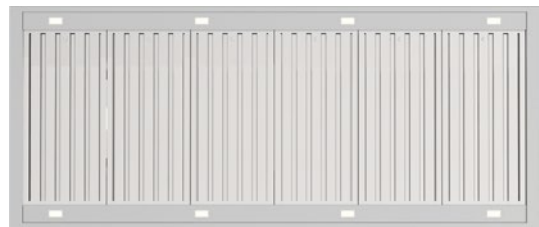

NEW YORK 180 ISLAND, X7N18S.

Specifications

Model No.	X7N18S	
Hood Mounting	Island Mounted Canopy	
Dimensions	Hood Width	1800mm
	Hood Depth	750mm
	Hood Height (Fascia)	120mm
Cooking Surface Coverage (cm)	120-180cm	
Min Install Height	1200mm	
Recommended Install Height	1200mm	
Induction Suitable	●	
Char Grill Suitable	●	

Finish	AISI316 1.2mm Marine Grade	●
Wall or Island Mounted Chimney	Wall or Island*	

Filtration	Type: S-Flow Baffle	●
Filter Quantity	6	

Electronics	MasterMind	●
	Controls	4-Button Backlit LED MasterMind Electronic Control
	Wireless Remote	●
	Speed Settings	3 Speed + Boost Mode
	Timer Function	Programmable Timer 10min Increments
	Auto Fan Shut Off	Auto Off After 2-Hours Of Inactivity

Lighting	Type: LED - Warm White	●
	Type: LED - Cool White	○
	Lamp Quantity	8
	Front Panel	●
	Rear Panel	●

Exhaust	Outlet Position - Top	●
	Outlet Position - Rear	○*
	Outlet Quantity	2
	Ducting (Remote Motor)	Ziliikon Duct - Dia. 200mm 5M Length Supplied

SELECT YOUR HOOD & MOTOR COMBINATION		X7N18S5	
Inline	Pro 1140	1140m³/hr	.2IP
External	Pro 1140	1140m³/hr	.2EP
External	Pro Plus 2010	2010m³/hr	.2EPP

● Standard Inclusion ○ Optional - Not Available

Filtration Zone.