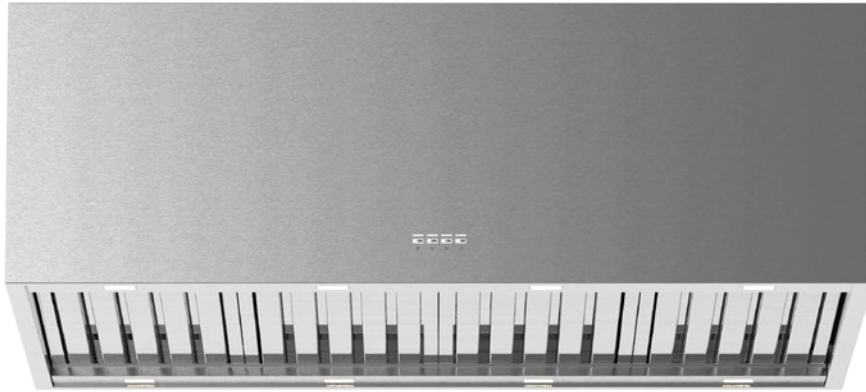

PROUDLY AUSTRALIAN OWNED  
DESIGNED & ASSEMBLED IN MELBOURNE

PREMIUM GERMAN MADE  
MOTOR SYSTEMS

**Product Detail**

<b>Model Number</b>	X7C12S
<b>Hood Mounting</b>	Island (or Wall) Mounted Alfresco Canopy
<b>Cooking Coverage</b>	Suits 100cm - 120cm Cooking Surfaces
<b>Filtration</b>	S-Flow Baffle Filters 4x (H-25) - Dishwasher Safe
<b>Lighting</b>	LED 8x (Warm White 1.0W) - Front & Rear Panels
<b>Finish</b>	<b>AISI316 1.0mm</b> Marine Grade Stainless Steel
<b>Chassis</b>	Triple Layer - Insulated with Sound Deadening Foam
<b>Controls</b>	LED Backlit 4 Button <i>mastermind</i> Electronic Control with LED Speed Indicator with Remote Controller
<b>Speed Settings</b>	3 Speed + Boost Mode
<b>Timer Function</b>	Programmable Timer (10min Increments) Auto fan shut off after 2-hours of inactivity
<b>Outlet</b>	Top Duct Outlet
<b>Ducting (Remote)</b>	Dia. 200mm Acoustic Flexi Ducting - Five (5) Meter Length (Supplied)
<b>Hood Width</b>	1200mm
<b>Hood Depth</b>	<b>750mm</b>
<b>Hood Height (Fascia)</b>	400mm
<b>Installation Height</b>	1200mm* (Recommended) <small>* Clearance above the highest point of the cooktop to the underside of hood</small>

*Remote External (Roof or Wall Mounted)*  
X7C12S5.EPP Pro Plus 2,010m³/hr SPL: 56.6dB(A) In / 62.8dB(A) Out

*Your Hood. Your Colour. Your Way. (Optional Alfresco Canopy Finish)\**

X1P9.BL	Paint Finish - Satin Black
X1P9.WH	Paint Finish - Satin White
X1P9.CUS	Paint Finish - Custom Colour