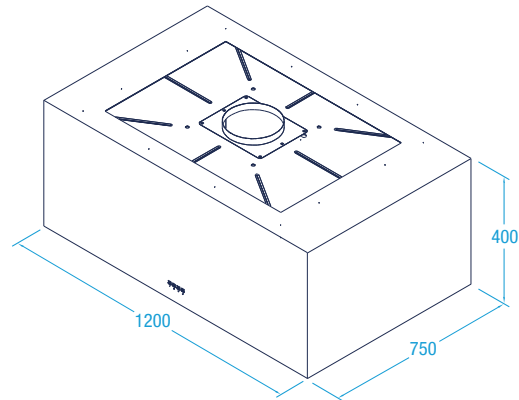

Dimensioned Drawing

Available Models - Select Your Motor Solution & Optional Finish

Remote External (Roof or Wall Mounted)
X7C12S5.EPP Pro Plus 2,010m³/hr SPL: 56.6dB(A) In / 62.8dB(A) Out

Your Hood. Your Colour. Your Way. (Optional Alfresco Canopy Finish)*

X1P9.BL	Paint Finish - Satin Black
X1P9.WH	Paint Finish - Satin White
X1P9.CUS	Paint Finish - Custom Colour

*Additional charges apply

SPL - Nominal Sound Pressure Level on Boost (Max) Speed