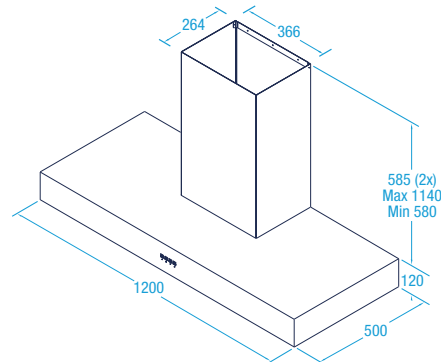

Dimensioned Drawing

Available Models - Select Your Motor Solution & Optional Finish

On Board		
X5V12S6.OU (/T or /B)	Ultra 1,680m³/hr (Top or Back Ducted)	SPL: 56.5dB(A)
Remote External (Roof or Wall Mounted)		
X5V12S5.EP	Pro 1,140m³/hr	SPL: 49.6dB(A) In / 58.5dB(A) Out
X5V12S5.EPP	Pro Plus 2,010m³/hr	SPL: 56.6dB(A) In / 62.8dB(A) Out
Remote Inline (Through Wall or Eave)		
X5V12S5.IP	Pro 1,140m³/hr	SPL: 49.6dB(A) In / 58.5dB(A) Out
Your Hood. Your Colour. Your Way. (Optional Wall Mounted Canopy Finish)*		
X1P5.BL	Paint Finish - Satin Black	
X1P5.WH	Paint Finish - Satin White	
X1P5.CUS	Paint Finish - Custom Colour	
<i>*Additional charges apply</i>		

SPL - Nominal Sound Pressure Level on Boost (Max) Speed