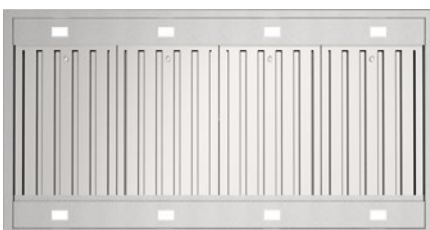

Filtration Zone

Whispair Endurance Warranty

Your Hood. Your Colour. Your Way.

Available Finishes (Stainless Steel Finish Standard)