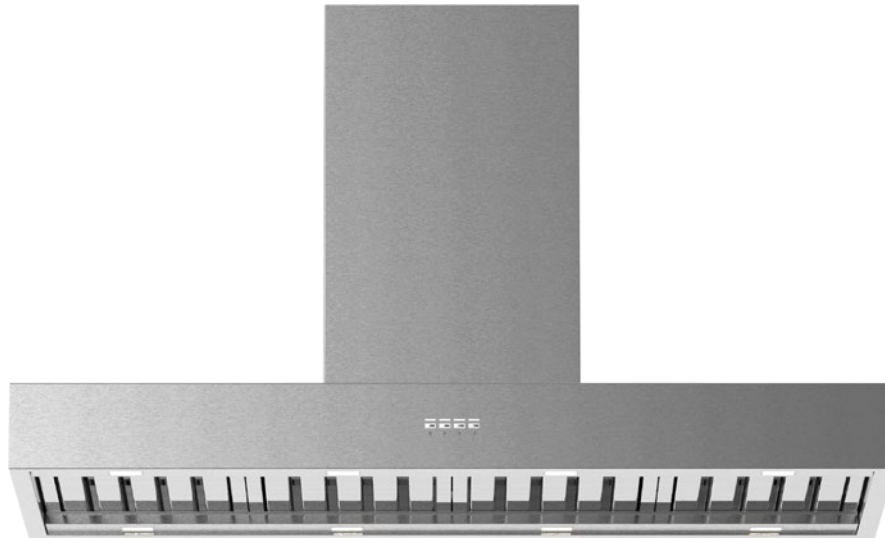

PROUDLY AUSTRALIAN OWNED
DESIGNED & ASSEMBLED IN MELBOURNE

PREMIUM GERMAN MADE
MOTOR SYSTEMS

Product Detail

| | |
|-----------------------------|--|
| Model Number | X5V12S |
| Hood Mounting | Wall Mounted Canopy |
| Cooking Coverage | Suits 100cm - 120cm Cooking Surfaces |
| Filtration | S-Flow Baffle Filters 3x (H-25) - Dishwasher Safe |
| Lighting | LED 8x (Warm White 1.0W) - Front & Rear Panels |
| Finish | AISI304 1.0mm Food-Grade Stainless Steel |
| Chassis | Triple Layer - Insulated with Sound Deadening Foam |
| Controls | LED Backlit 4 Button <i>mastermind</i> Electronic Control with LED Speed Indicator |
| Speed Settings | 3 Speed + Boost Mode |
| Timer Function | Programmable Timer (10min Increments) Auto fan shut off after 2-hours of inactivity |
| Outlet | Top or Back Duct Outlet |
| Ducting (Remote) | Dia. 200mm Acoustic Flexi Ducting - Five (5) Meter Length (Supplied) |
| Ducting (On Board) | Optional On Board Motor Ducting Kits Available Ultra Motor - Dia. 200mm (Recommended) Power Motor - Dia. 150mm (Recommended) |
| Hood Width | 1200mm |
| Hood Depth | 500mm |
| Hood Height (Fascia) | 120mm |
| Installation Height | 700 - 750mm* (Recommended) 600mm* (Minimum) <small>* Clearance above the highest point of the cooktop to the underside of hood</small> |