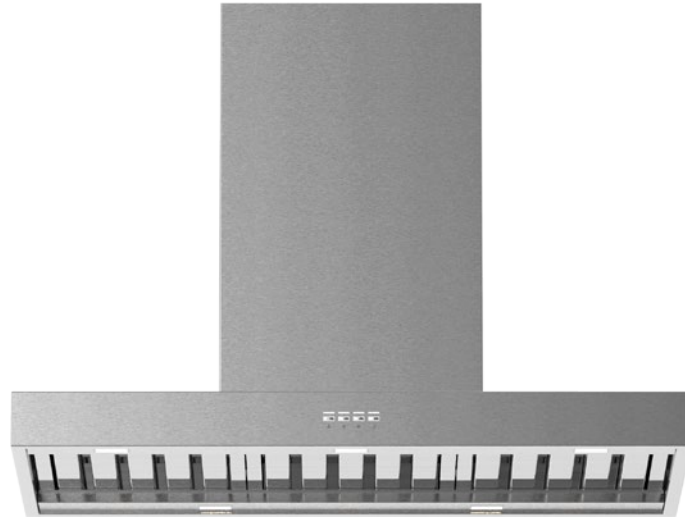

PROUDLY AUSTRALIAN OWNED  
DESIGNED & ASSEMBLED IN MELBOURNE

PREMIUM GERMAN MADE  
MOTOR SYSTEMS

**Product Detail**

<b>Model Number</b>	X5S09S
<b>Hood Mounting</b>	Wall Mounted Canopy
<b>Cooking Coverage</b>	Suits 75cm - 100cm Cooking Surfaces
<b>Filtration</b>	S-Flow Baffle Filters 3x (H-25) - Dishwasher Safe
<b>Lighting</b>	LED 5x (Warm White 1.0W) - Front & Rear Panels
<b>Finish</b>	<b>AISI304 1.0mm</b> Food-Grade Stainless Steel
<b>Chassis</b>	Triple Layer - Insulated with Sound Deadening Foam
<b>Controls</b>	LED Backlit 4 Button <i>mastermind</i> Electronic Control with LED Speed Indicator
<b>Speed Settings</b>	3 Speed + Boost Mode
<b>Timer Function</b>	Programmable Timer (10min Increments) Auto fan shut off after 2-hours of inactivity
<b>Outlet</b>	Top or Back Duct Outlet
<b>Ducting (Remote)</b>	Dia. 200mm Acoustic Flexi Ducting - Five (5) Meter Length (Supplied)
<b>Ducting (On Board)</b>	Optional On Board Motor Ducting Kits Available Ultra Motor - Dia. 200mm (Recommended) Power Motor - Dia. 150mm (Recommended)
<b>Hood Width</b>	900mm
<b>Hood Depth</b>	500mm
<b>Hood Height (Fascia)</b>	75mm
<b>Installation Height</b>	700 - 750mm* (Recommended) 600mm* (Minimum) <small>* Clearance above the highest point of the cooktop to the underside of hood</small>

*On Board*

X5S09S5.OP (/T or /B) Power 1,020m <sup>3</sup> /hr (Top or Back Ducted)	SPL: 53.9dB(A)
X5S09S6.OU (/T or /B) Ultra 1,680m <sup>3</sup> /hr (Top or Back Ducted)	SPL: 56.5dB(A)

*Remote External (Roof or Wall Mounted)*

*Remote Inline (Through Wall or Eave)*

X5S09S5.IL Lite 800m <sup>3</sup> /hr	SPL: 39.3dB(A) In / 52.7dB(A) Out
X5S09S5.IP Pro 1,140m <sup>3</sup> /hr	SPL: 49.6dB(A) In / 58.5dB(A) Out

*Your Hood. Your Colour. Your Way. (Optional Wall Mounted Canopy Finish)\**