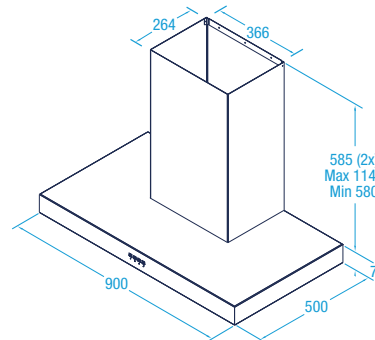

Dimensioned Drawing

Available Models - Select Your Motor Solution & Optional Finish

On Board

X5S09S5.OP (/T or /B) Power 1,020m³/hr (Top or Back Ducted)	SPL: 53.9dB(A)
X5S09S6.OU (/T or /B) Ultra 1,680m³/hr (Top or Back Ducted)	SPL: 56.5dB(A)

Remote External (Roof or Wall Mounted)

X5S09S5.EL Lite 800m³/hr	SPL: 39.3dB(A) In / 52.7dB(A) Out
X5S09S5.EP Pro 1,140m³/hr	SPL: 49.6dB(A) In / 58.5dB(A) Out
X5S09S5.EPP Pro Plus 2,010m³/hr	SPL: 56.6dB(A) In / 62.8dB(A) Out

Remote Inline (Through Wall or Eave)

X5S09S5.IL Lite 800m³/hr	SPL: 39.3dB(A) In / 52.7dB(A) Out
X5S09S5.IP Pro 1,140m³/hr	SPL: 49.6dB(A) In / 58.5dB(A) Out

Your Hood. Your Colour. Your Way. (Optional Wall Mounted Canopy Finish)*

X1P5.BL	Paint Finish - Satin Black
X1P5.WH	Paint Finish - Satin White
X1P5.CUS	Paint Finish - Custom Colour

*Additional charges apply

SPL - Nominal Sound Pressure Level on Boost (Max) Speed