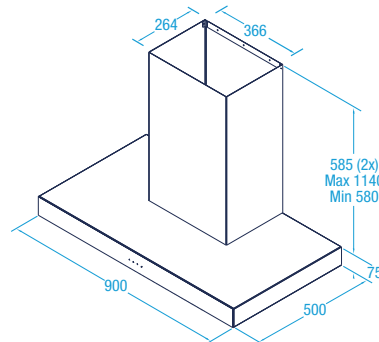

Dimensioned Drawing