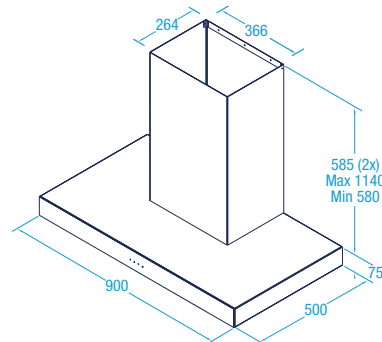

Dimensioned Drawing

Available Models - Select Your Motor Solution & Optional Finish

On Board

X5R09S5.OP (/T or /B) Power 1,020m³/hr (Top or Back Ducted)	SPL: 53.9dB(A)
X5R09S6.OU (/T or /B) Ultra 1,680m³/hr (Top or Back Ducted)	SPL: 56.5dB(A)

Remote External (Roof or Wall Mounted)

X5R09S5.EL Lite 800m³/hr	SPL: 39.3dB(A) In / 52.7dB(A) Out
X5R09S5.EP Pro 1,140m³/hr	SPL: 49.6dB(A) In / 58.5dB(A) Out
X5R09S5.EPP Pro Plus 2,010m³/hr	SPL: 56.6dB(A) In / 62.8dB(A) Out

Remote Inline (Through Wall or Eave)

X5R09S5.IL Lite 800m³/hr	SPL: 39.3dB(A) In / 52.7dB(A) Out
X5R09S5.IP Pro 1,140m³/hr	SPL: 49.6dB(A) In / 58.5dB(A) Out

Your Hood. Your Colour. Your Way. (Optional Wall Mounted Canopy Finish)*

X1P5.BL	Paint Finish - Satin Black
X1P5.CUS	Paint Finish - Custom Colour

*Additional charges apply

SPL - Nominal Sound Pressure Level on Boost (Max) Speed