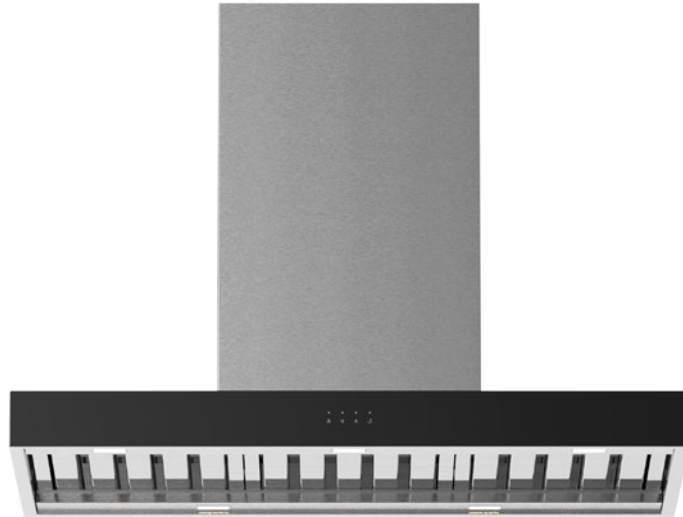

PROUDLY AUSTRALIAN OWNED
DESIGNED & ASSEMBLED IN MELBOURNE

PREMIUM GERMAN MADE
MOTOR SYSTEMS

Product Detail

Model Number	X5R09S
Hood Mounting	Wall Mounted Canopy
Cooking Coverage	Suits 75cm - 100cm Cooking Surfaces
Filtration	S-Flow Baffle Filters 3x (H-25) - Dishwasher Safe
Lighting	LED 5x (Warm White 1.0W) - Front & Rear Panels
Finish	AISI304 1.0mm Food-Grade Stainless Steel with Black Glass Fascia
Chassis	Triple Layer - Insulated with Sound Deadening Foam
Controls	LED Backlit 4 Button <i>mastermind</i> Touch Control with LED Speed Indicator
Speed Settings	3 Speed + Boost Mode
Timer Function	Programmable Timer (10min Increments) Auto fan shut off after 2-hours of inactivity
Outlet	Top or Back Duct Outlet
Ducting (Remote)	Dia. 200mm Acoustic Flexi Ducting - Five (5) Meter Length (Supplied)
Ducting (On Board)	Optional On Board Motor Ducting Kits Available Ultra Motor - Dia. 200mm (Recommended) Power Motor - Dia. 150mm (Recommended)
Hood Width	900mm
Hood Depth	500mm
Hood Height (Fascia)	75mm
Installation Height	700 - 750mm* (Recommended) 600mm* (Minimum) * Clearance above the highest point of the cooktop to the underside of hood