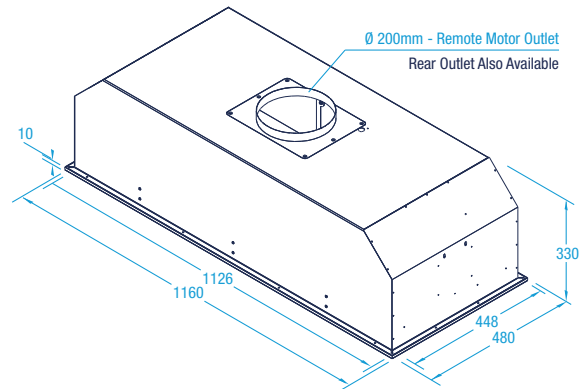

Dimensioned Drawing

Available Models - Select Your Motor Solution & Optional Finish

Remote External (Roof or Wall Mounted)
X3W12S5.EPP Pro Plus 2,010m³/hr SPL: 56.6dB(A) In / 62.8dB(A) Out

Your Hood. Your Colour. Your Way. (Optional Undermount Finish)*
X1P3.BL Paint Finish - Satin Black
X1P3.WH Paint Finish - Satin White
X1P3.CUS Paint Finish - Custom Colour
*Additional charges apply

SPL - Nominal Sound Pressure Level on Boost (Max) Speed