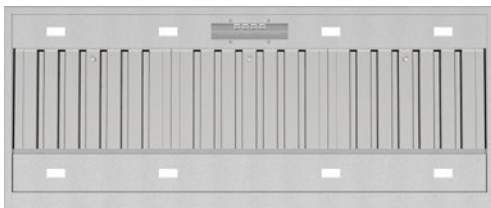

Filtration Zone