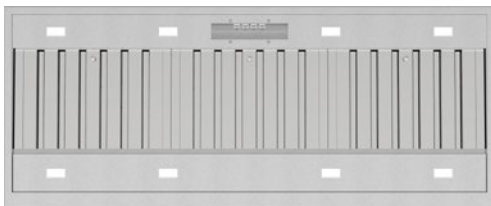

Filtration Zone