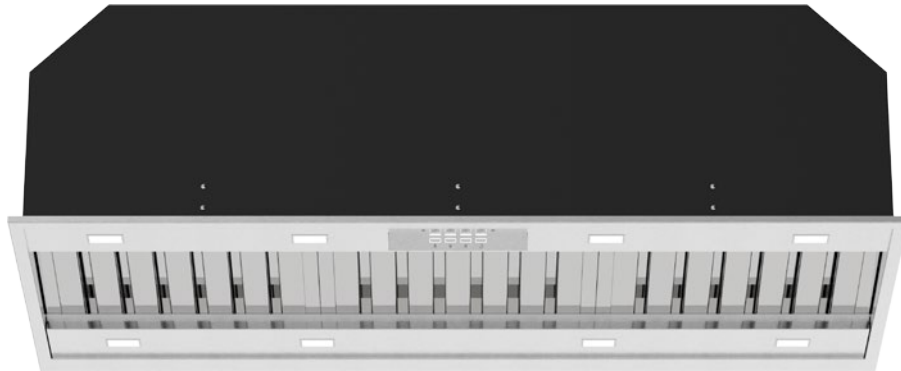

PROUDLY AUSTRALIAN OWNED
DESIGNED & ASSEMBLED IN MELBOURNE

PREMIUM GERMAN MADE
MOTOR SYSTEMS

- Model Number** X3W12S
- Hood Mounting** Built In (Undermount) - Flush or Proud Install
- Cooking Coverage** Suits 75cm - 100cm Cooking Surfaces
- Filtration** S-Flow Baffle Filters 3x (H-25) - Dishwasher Safe
- Lighting** LED 8x (Warm White 1.0W) - Front & Rear Panels
- Finish** **AISI316 1.2mm** Marine Grade Stainless Steel
- Controls** LED Backlit 4 Button *mastermind* Electronic Control with LED Speed Indicator
- Speed Settings** 3 Speed + Boost Mode
- Timer Function** Programmable Timer (10min Increments)
Auto fan shut off after 2-hours of inactivity
- Outlet** Top or Back Duct Outlet
- Ducting (Remote)** Dia. 200mm Acoustic Flexi Ducting - Five (5) Meter Length (Supplied)
- Hood Width** 1160mm
- Hood Depth** **480mm**
- Hood Height** 330mm (Top Duct Outlet - Plus 25mm)
- Installation Height** 1200mm* (Recommended)
* Clearance above the highest point of the cooktop to the underside of hood

Remote External (Roof or Wall Mounted)
X3W12S5.EPP Pro Plus 2,010m³/hr SPL: 56.6dB(A) In / 62.8dB(A) Out

*Your Hood. Your Colour. Your Way. (Optional Undermount Finish)**
X1P3.BL Paint Finish - Satin Black
X1P3.WH Paint Finish - Satin White
X1P3.CUS Paint Finish - Custom Colour
**Additional charges apply*