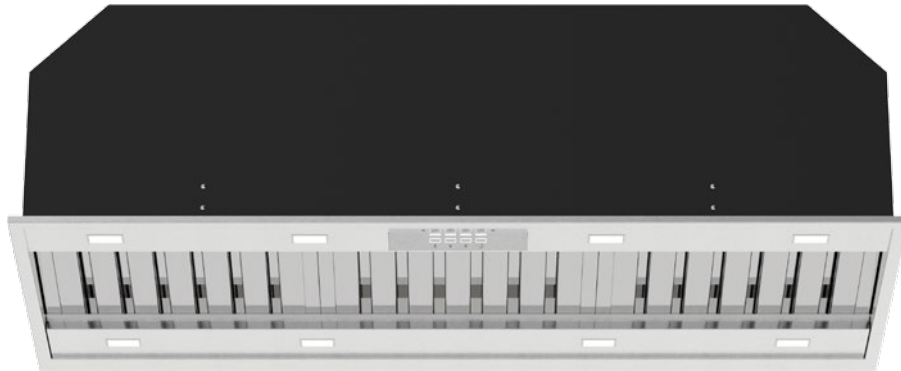

PROUDLY AUSTRALIAN OWNED  
DESIGNED & ASSEMBLED IN MELBOURNE

PREMIUM GERMAN MADE  
MOTOR SYSTEMS

- Model Number** X3W12S
- Hood Mounting** Built In (Undermount) - Flush or Proud Install
- Cooking Coverage** Suits 75cm - 100cm Cooking Surfaces
- Filtration** S-Flow Baffle Filters 3x (H-25) - Dishwasher Safe
- Lighting** LED 8x (Warm White 1.0W) - Front & Rear Panels
- Finish** **AISI316 1.2mm** Marine Grade Stainless Steel
- Controls** LED Backlit 4 Button *mastermind* Electronic Control with LED Speed Indicator
- Speed Settings** 3 Speed + Boost Mode
- Timer Function** Programmable Timer (10min Increments)  
Auto fan shut off after 2-hours of inactivity
- Outlet** Top or Back Duct Outlet
- Ducting (Remote)** Dia. 200mm Acoustic Flexi Ducting - Five (5) Meter Length (Supplied)
- Hood Width** 1160mm
- Hood Depth** **480mm**
- Hood Height** 330mm (Top Duct Outlet - Plus 25mm)
- Installation Height** 1200mm\* (Recommended)  
\* Clearance above the highest point of the cooktop to the underside of hood

*Remote External (Roof or Wall Mounted)*  
 X3W12S5.EPP Pro Plus 2,010m<sup>3</sup>/hr SPL: 56.6dB(A) In / 62.8dB(A) Out  
 X3W12S5.2EPP "Twin" Pro Plus 2,010m<sup>3</sup>/hr SPL: 56.6dB(A) In / 62.8dB(A) Out