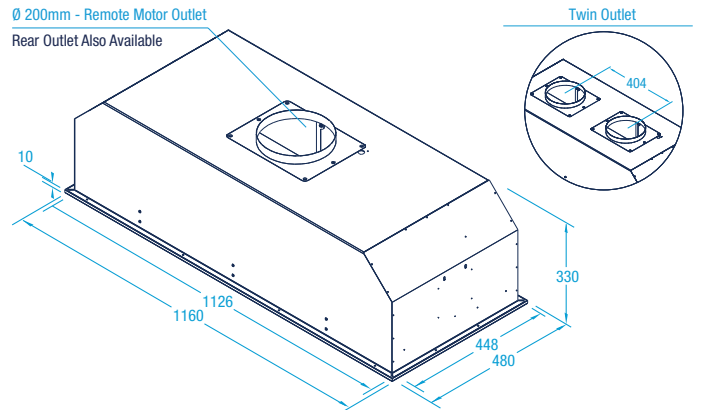

Dimensioned Drawing

Available Models - Select Your Motor Solution & Optional Finish

Remote External (Roof or Wall Mounted)
X3W12S5.EPP Pro Plus 2,010m³/hr SPL: 56.6dB(A) In / 62.8dB(A) Out
X3W12S5.2EPP "Twin" Pro Plus 2,010m³/hr SPL: 56.6dB(A) In / 62.8dB(A) Out

Your Hood. Your Colour. Your Way. (Optional Undermount Finish)*
X1P3.BL Paint Finish - Satin Black
X1P3.WH Paint Finish - Satin White
X1P3.CUS Paint Finish - Custom Colour
*Additional charges apply

SPL - Nominal Sound Pressure Level on Boost (Max) Speed