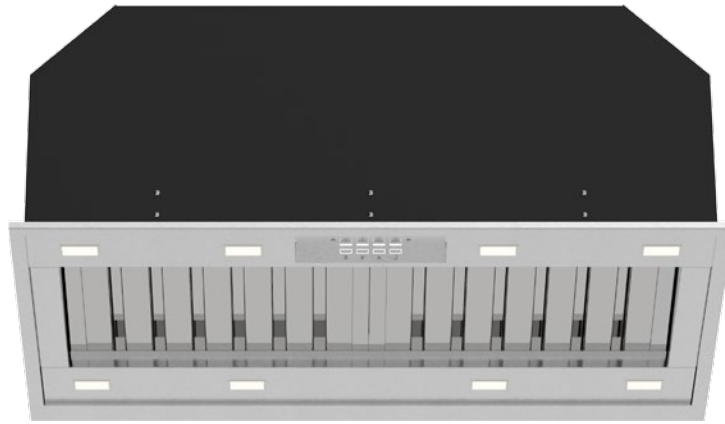

PROUDLY AUSTRALIAN OWNED
DESIGNED & ASSEMBLED IN MELBOURNE

PREMIUM GERMAN MADE
MOTOR SYSTEMS

- Model Number** X3W09S
- Hood Mounting** Built In (Undermount) - Flush or Proud Install
- Cooking Coverage** Suits 75cm - 100cm Cooking Surfaces
- Filtration** S-Flow Baffle Filters 2x (H-25) - Dishwasher Safe
- Lighting** LED 8x (Warm White 1.0W) - Front & Rear Panels
- Finish** **AISI316 1.2mm** Marine Grade Stainless Steel
- Controls** LED Backlit 4 Button *mastermind* Electronic Control with LED Speed Indicator
- Speed Settings** 3 Speed + Boost Mode
- Timer Function** Programmable Timer (10min Increments)
Auto fan shut off after 2-hours of inactivity
- Outlet** Top or Back Duct Outlet
- Ducting (Remote)** Dia. 200mm Acoustic Flexi Ducting - Five (5) Meter Length (Supplied)
- Hood Width** 860mm
- Hood Depth** **480mm**
- Hood Height** 330mm (Top Duct Outlet - Plus 25mm)
- Installation Height** 1200mm* (Recommended)
* Clearance above the highest point of the cooktop to the underside of hood

Remote External (Roof or Wall Mounted)
X3W09S5.EPP Pro Plus 2,010m³/hr SPL: 56.6dB(A) In / 62.8dB(A) Out

*Your Hood. Your Colour. Your Way. (Optional Undermount Finish)**
X1P3.BL Paint Finish - Satin Black
X1P3.WH Paint Finish - Satin White
X1P3.CUS Paint Finish - Custom Colour
**Additional charges apply*

SPL - Nominal Sound Pressure Level on Boost (Max) Speed