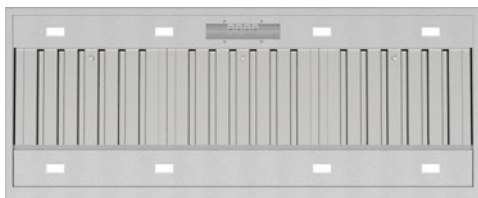

Filtration Zone