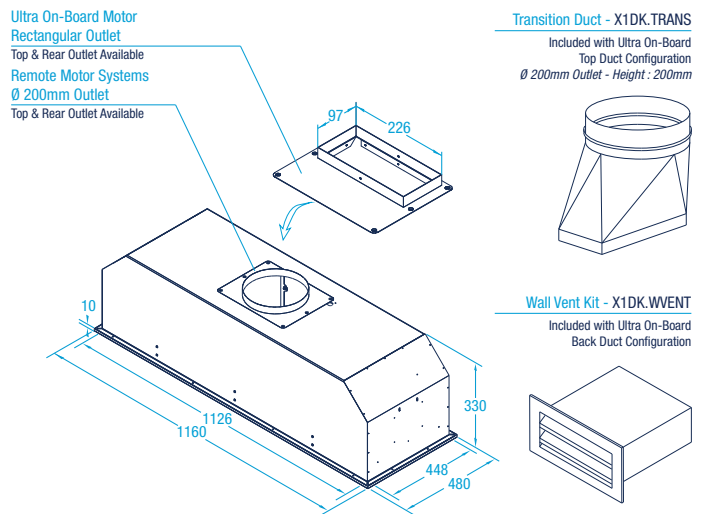

Dimensioned Drawing

Available Models - Select Your Motor Solution & Optional Finish

- **On Board**
  X3MM12S6.OU (T or /B) Ultra 1,680m³/hr (Top or Back Ducted) SPL: 56.5dB(A) In
- **Remote External (Roof or Wall Mounted)**
  X3MM12S5.EP Pro 1,140m³/hr SPL: 49.6dB(A) In / 58.5dB(A) Out
  X3MM12S5.EPP Pro Plus 2,010m³/hr SPL: 56.6dB(A) In / 62.8dB(A) Out
- **Remote Inline (Through Wall or Eave)**
  X3MM12S5.IP Pro 1,140m³/hr SPL: 49.6dB(A) In / 58.5dB(A) Out
- **Your Hood. Your Colour. Your Way. (Optional Undermount Finish)***
  X1P3.BL Paint Finish - Satin Black
  X1P3.WH Paint Finish - Satin White
  X1P3.CUS Paint Finish - Custom Colour
  *Additional charges apply

SPL - Nominal Sound Pressure Level on Boost (Max) Speed