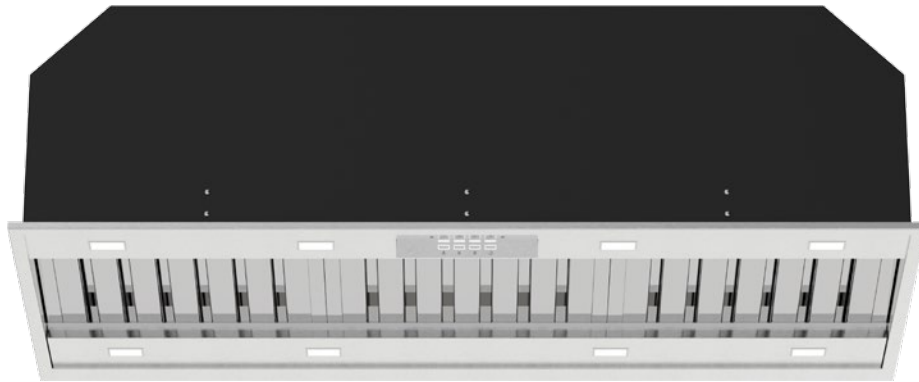

PROUDLY AUSTRALIAN OWNED
DESIGNED & ASSEMBLED IN MELBOURNE

PREMIUM GERMAN MADE
MOTOR SYSTEMS

- **Model Number** X3MM12S
- **Hood Mounting** Built In (Undermount) - Flush or Proud Install
- **Cooking Coverage** Suits 100cm - 120cm Cooking Surfaces
- **Filtration** S-Flow Baffle Filters 3x (H-25) - Dishwasher Safe
- **Lighting** LED 8x (Warm White 1.0W) - Front & Rear Panel
- **Finish** **AISI316 1.2mm** Marine Grade Stainless Steel
- **Controls** LED Backlit 4 Button *mastermind* Electronic Control with LED Speed Indicator
- **Speed Settings** 3 Speed + Boost Mode
- **Timer Function** Programmable Timer (10min Increments)
  Auto fan shut off after 2-hours of inactivity
- **Outlet** Top or Back Duct Outlet
- **Ducting (Remote)** Dia. 200mm Acoustic Flexi Ducting - Five (5) Meter Length (Supplied)
- **Ducting (On Board)** Optional On Board Motor Ducting Kits Available
  Ultra Motor - Dia. 200mm (Recommended)
- **Hood Width** 1160mm
- **Hood Depth** **480mm**
- **Hood Height** 330mm (Top Duct Outlet - Plus 25mm)
- **Installation Height** 700 - 750mm* (Recommended)
  600mm* (Minimum)
  * Clearance above the highest point of the cooktop to the underside of hood

Whispair Endurance Warranty

5 YEAR WARRANTY
COMPONENTS PARTS & LABOUR

LIFETIME
REPLACEMENT PARTS WARRANTY