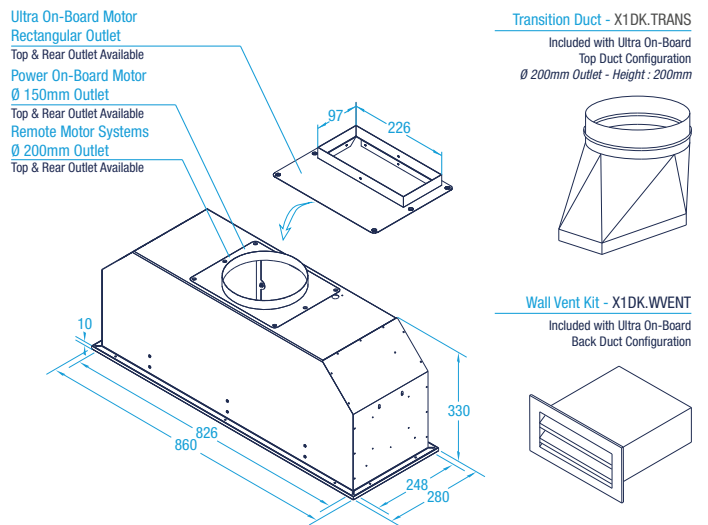

Dimensioned Drawing

Whispair Endurance Warranty

5 YEAR WARRANTY

10 YEAR WARRANTY

LIFETIME WARRANTY